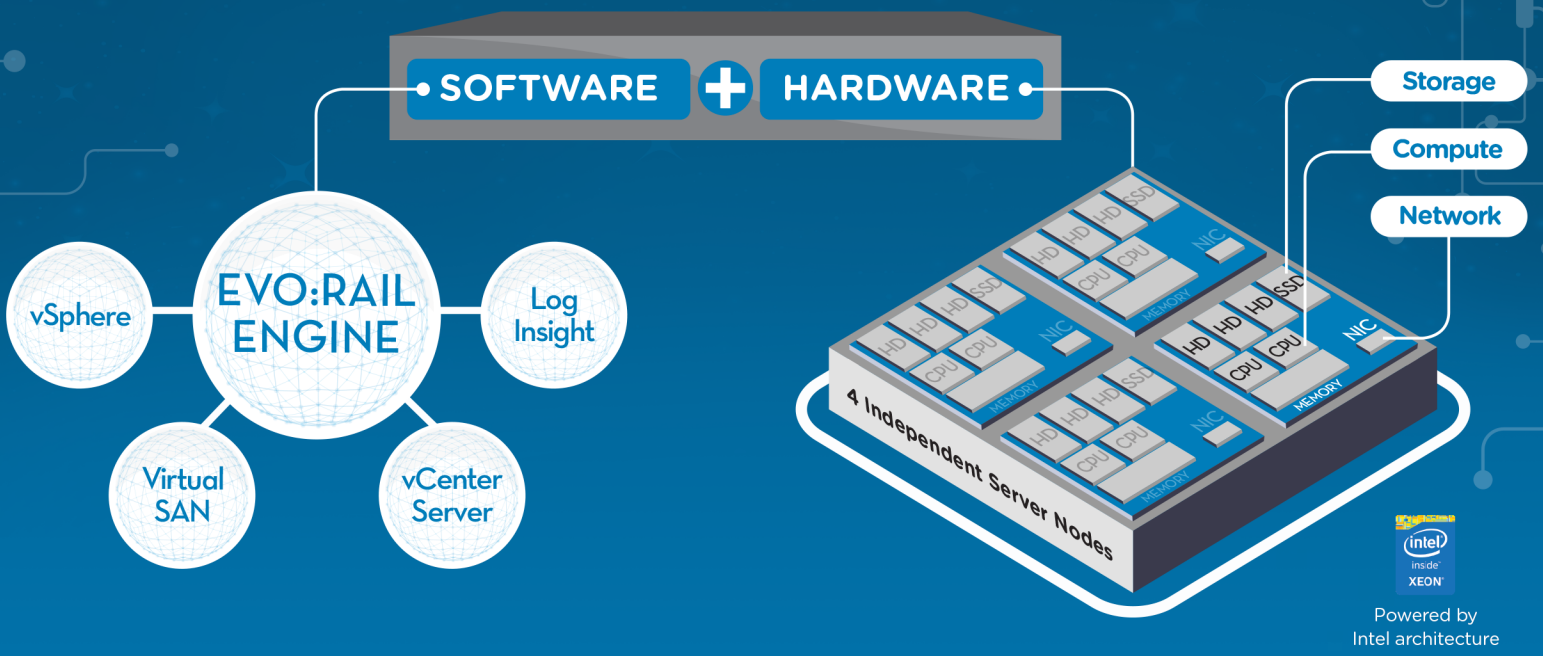

# Introducing EVO:RAIL

VMware's first hyper-converged infrastructure appliance.

EVO:RAIL is everything you need for a software-defined data center in a 2U chassis.

## EVO:RAIL USE CASES

**VIRTUAL DESKTOPS**  
Deploy hundreds of virtual desktops in minutes on one appliance

**SERVER WORKLOADS**  
Standardize and consolidate data center infrastructure for all your workloads

**HYBRID CLOUD**  
Seamless backup and replication to the cloud

**REMOTE/BRANCH OFFICE**  
Manage and orchestrate across locations with no downtime

## RADICALLY SIMPLIFIES YOUR DATA CENTER

- Orchestrate and automate the entire VM lifecycle
- Single pane of glass with easy-to-use UI
- Scale out in minutes
- Easy maintenance