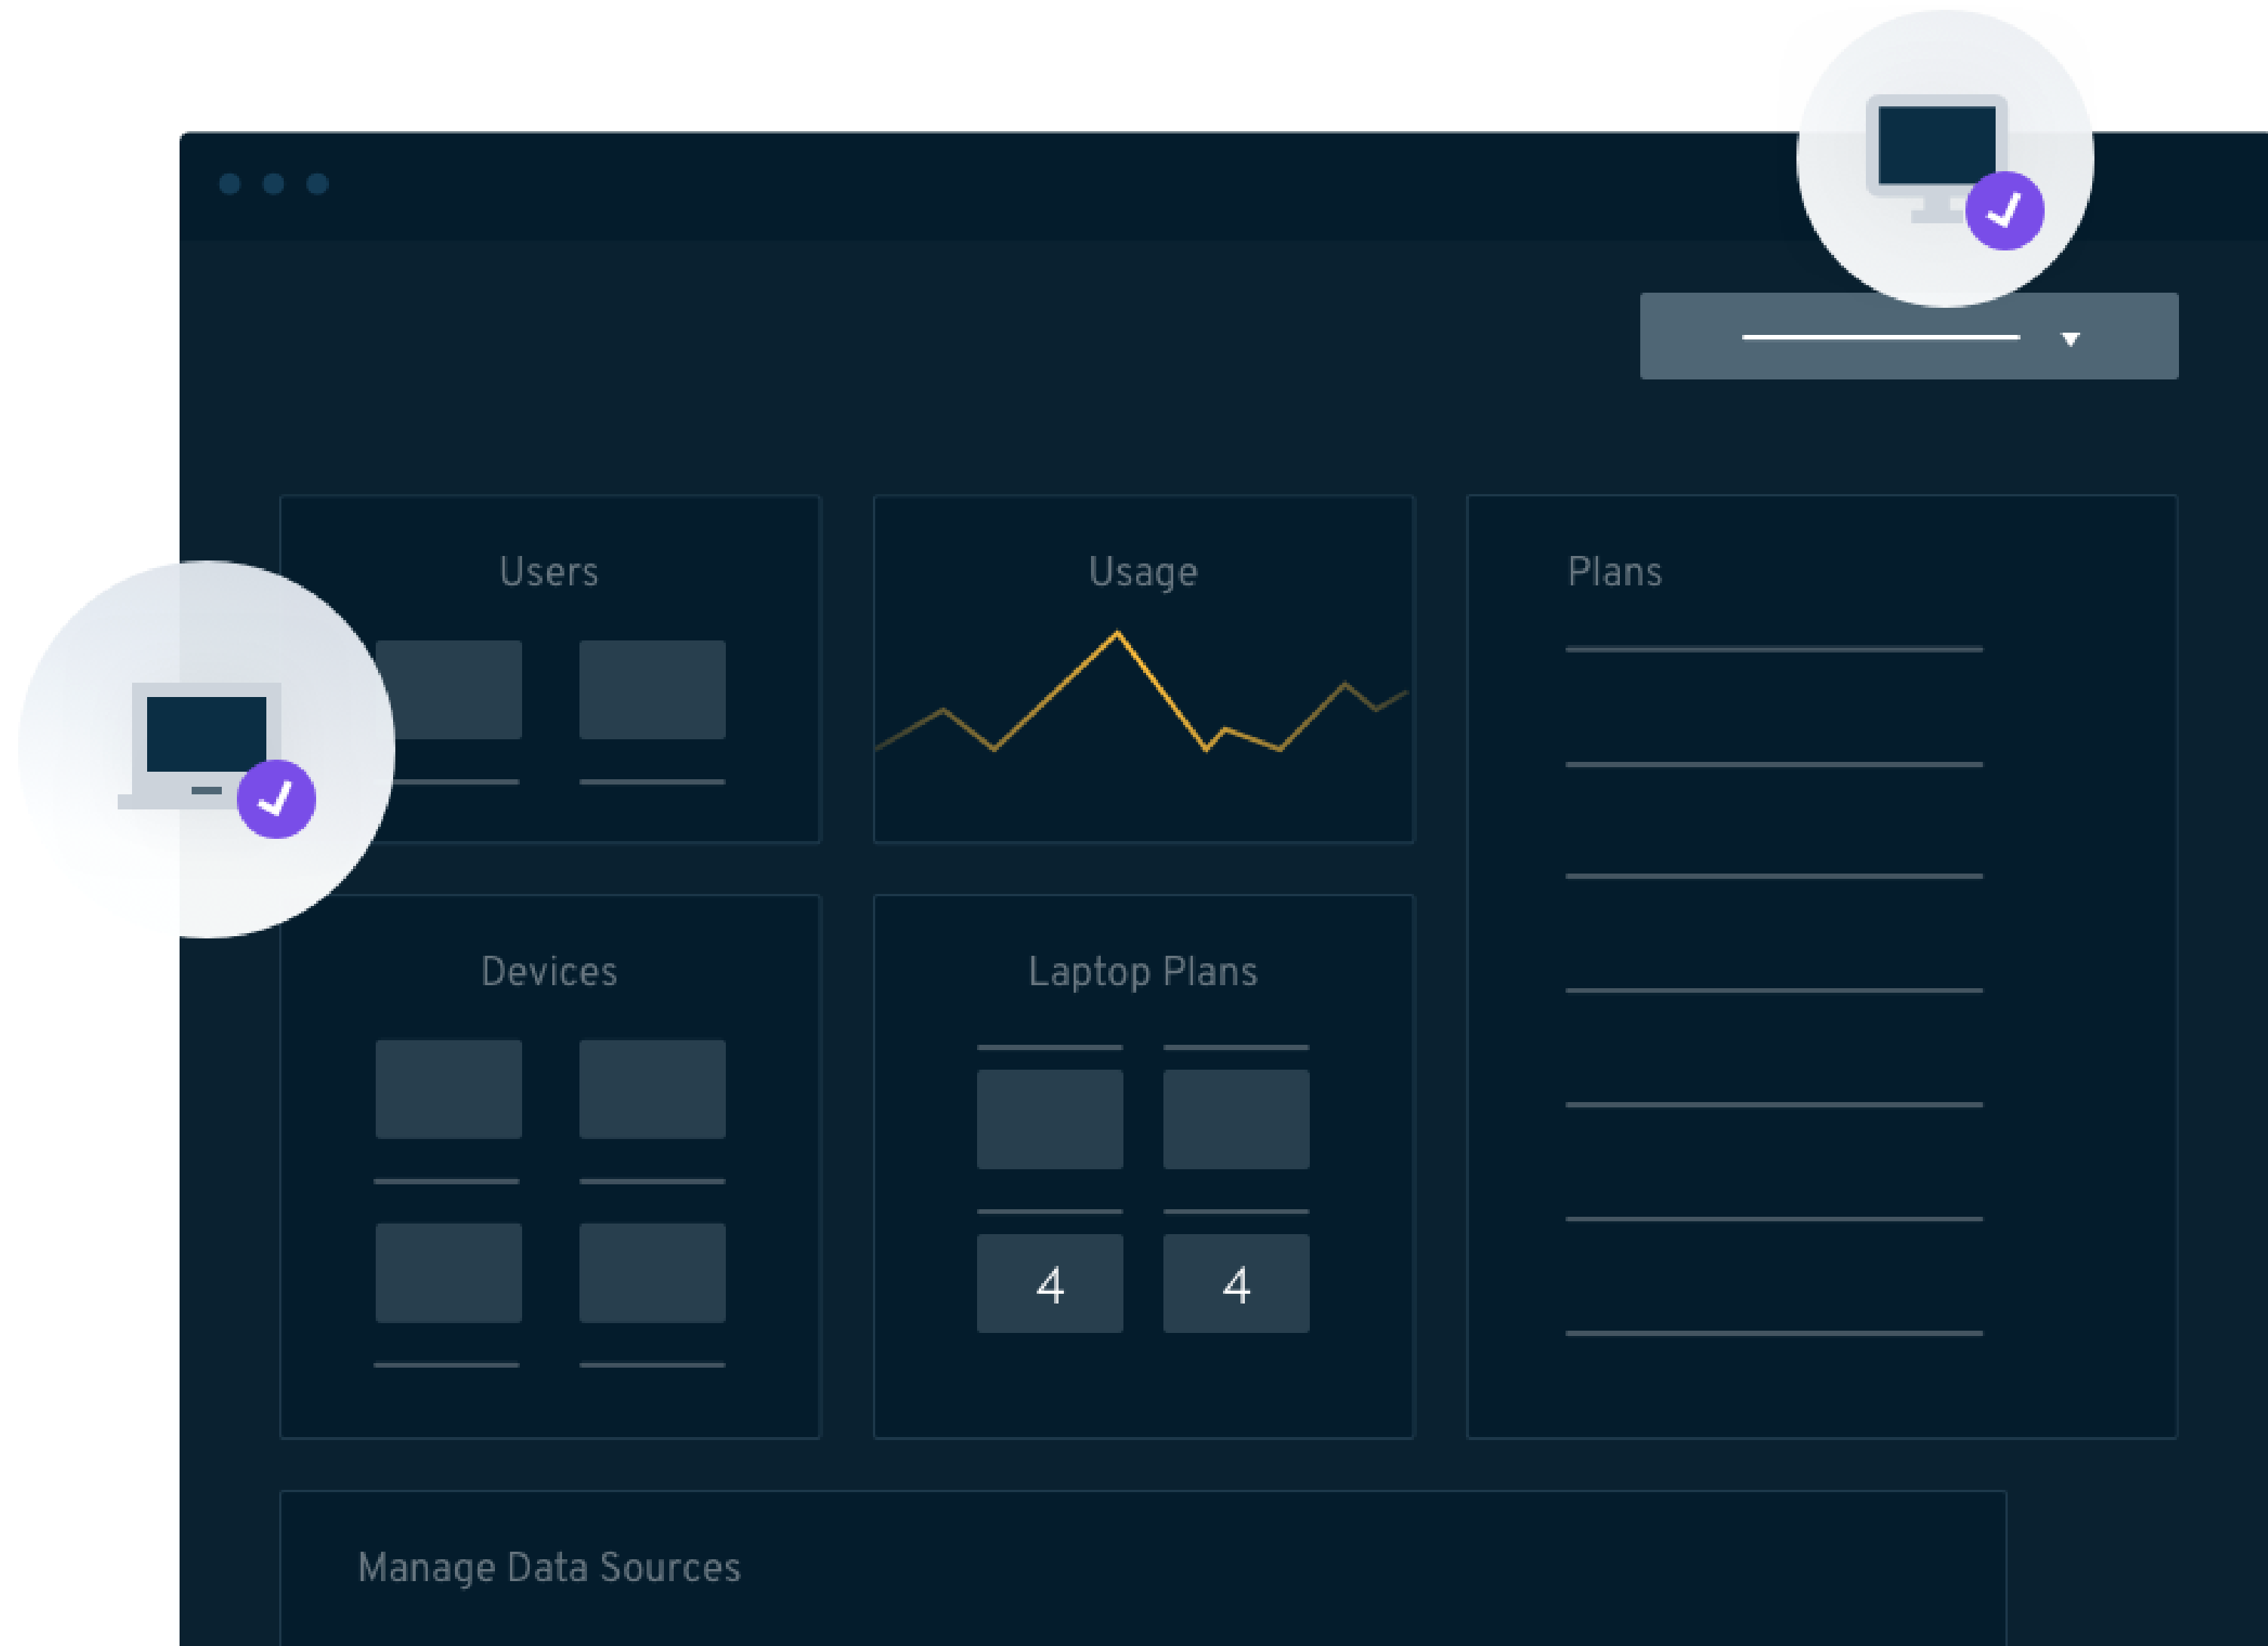

Cover all your bases with endpoint protection

A system's only as strong as its most vulnerable laptop. Fast and secure endpoint backup, flexible and granular restore, scalable and unlimited storage.

Innovating for tomorrow's challenges

Reduced risk

Always be prepared with periodic document encryption and remote wipe, back-data isolation with copy separation from source data, and anomaly detection capabilities to identify abnormal file access patterns.

Rapid Recovery

Time is of the essence with point-in-time and granular restores, and metadata search for quick identification and recovery. Speed is only as useful as it is accurate.

Self-service

Delegate while retaining control with anytime access of all your laptop data from a browser-enabled device. Enable employees to search and restore files, and reduce your IT burden.