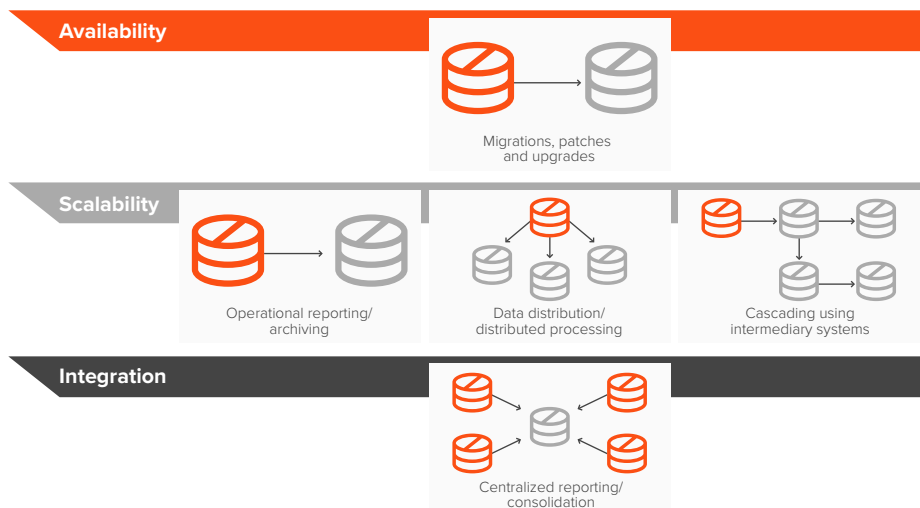

focus on maintaining your environment. SharePlex supports replication of data types such as LONG columns and Large Objects (LOBs) commonly found in SAP applications. It uses a streaming process outside the database to improve performance, minimize the impact on network bandwidth and ensure scalability and availability.

SharePlex replicates all SAP data types, including SAP HANA. Whether you're upgrading a legacy platform, migrating to a new platform or moving to the cloud, SharePlex enables you to advance and modernize your SAP infrastructure affordably, with unparalleled technical support.

BENEFITS:

- Replicates and integrates data in near-real time from Oracle databases to SAP HANA
- Allows you to migrate on your schedule with unlimited practice runs
- Minimizes downtime as you migrate your SAP databases
- Offers configurability for highly customized implementations
- Helps ensure high availability and disaster recovery of mission-critical Oracle databases during migration
- Complements the SAP migration process
- Includes award-winning, industry-leading technical support

SharePlex offers availability, scalability and integration with SAP HANA.