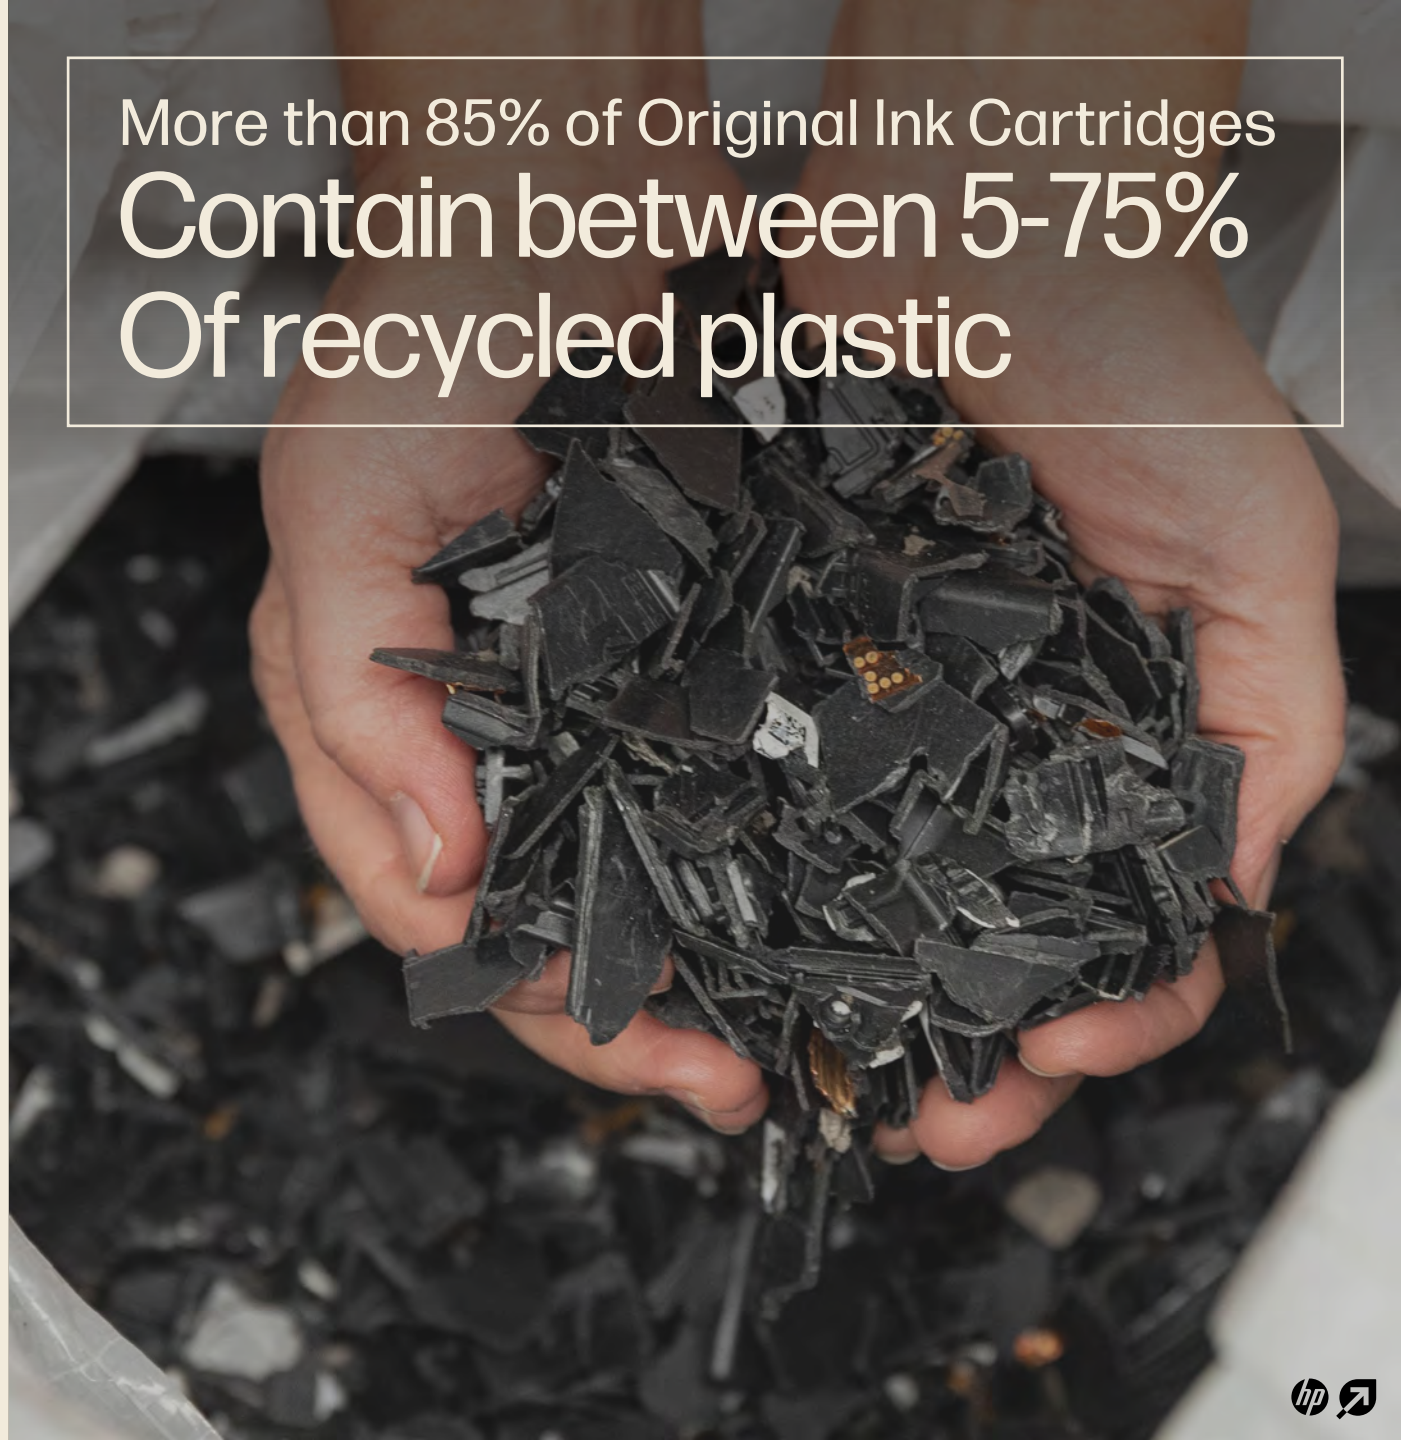

More than 85% of Original Ink Cartridges
Contain between 5-75%
Of recycled plastic