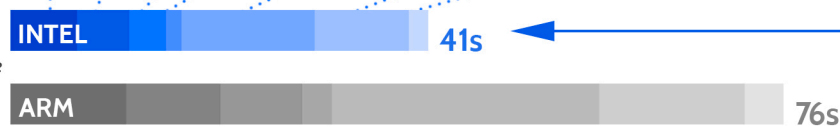

46%
LESS WAITING

Doing math homework online